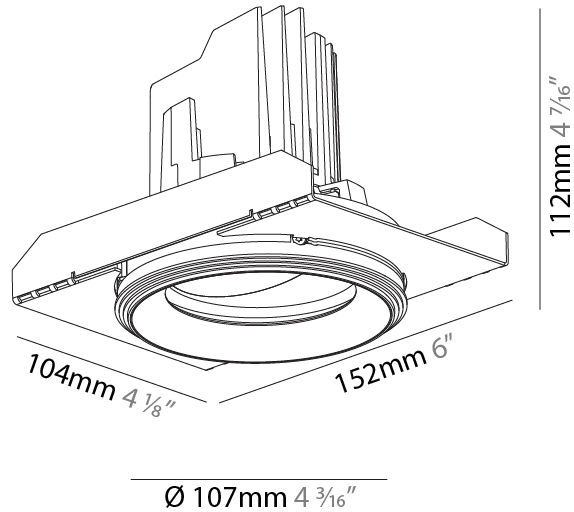

#### PHYSICAL

Shape: Round  
 Diameter (mm): 107  
 Diameter (in): 4 3/16  
 Height (mm): 112  
 Height (in): 4 7/16  
 Ceiling Thickness (mm): 10 / 12.5 / 15 / 25  
 Ceiling Thickness (in): 3/8 or 1/2 or 9/16 or 1  
 Min. Recessing Depth (mm): 130  
 Min. Recessing Depth (in): 5 1/8  
 Light Distribution: Adjustable / Downlight  
 Weight (kg): 0.596  
 Weight (lbs): 1.31  
 Fixture Finish: SSR / BKV / CWI / CRY / HAB / UFT / ITA / RUA / FTG / MYG / LOD / PUS / FRO / FUP / KIA / POP / BLS / SPG / MEY / GOH / GUM / CHC / COM / ABZ / JAG / OBR / MOS / ROR  
 Fixture Material: Aluminum Die Cast  
 Cut-out Measurements: Ø 111mm / 4 3/8"  
 Upon Request: Unique Ceiling Thickness

#### PHYSICAL

Shape: Round  
 Diameter (mm): 107  
 Diameter (in): 4 3/16  
 Height (mm): 112  
 Height (in): 4 7/16  
 Ceiling Thickness (mm): 10 / 12.5 / 15 / 25  
 Ceiling Thickness (in): 3/8 or 1/2 or 9/16 or 1  
 Min. Recessing Depth (mm): 130  
 Min. Recessing Depth (in): 5 1/8  
 Light Distribution: Adjustable / Downlight  
 Weight (kg): 0.583  
 Weight (lbs): 1.28  
 Fixture Finish: SSR / BKV / CWI / CRY / HAB / UFT / ITA / RUA / FTG / MYG / LOD / PUS / FRO / FUP / KIA / POP / BLS / SPG / MEY / GOH / GUM / CHC / COM / ABZ / JAG / OBR / MOS / ROR  
 Fixture Material: Aluminum Die Cast  
 Cut-out Measurements: Ø111mm/4 3/8"  
 Upon Request: Unique Ceiling Thickness

#### OPTICAL

Reflector: 20 / 40 / 60  
 Adjustability: Rotational 355°; Tilt 30°  
 Upon Request: Special Beam Angles

#### RATINGS AND CERTIFICATIONS

Certified By: Certified for North American Standards  
 IP rating: IP20

111mm 4 3/8"    130mm 5 1/8"    10 | 12 1/2 | 15 | 25mm ± 30°    355°