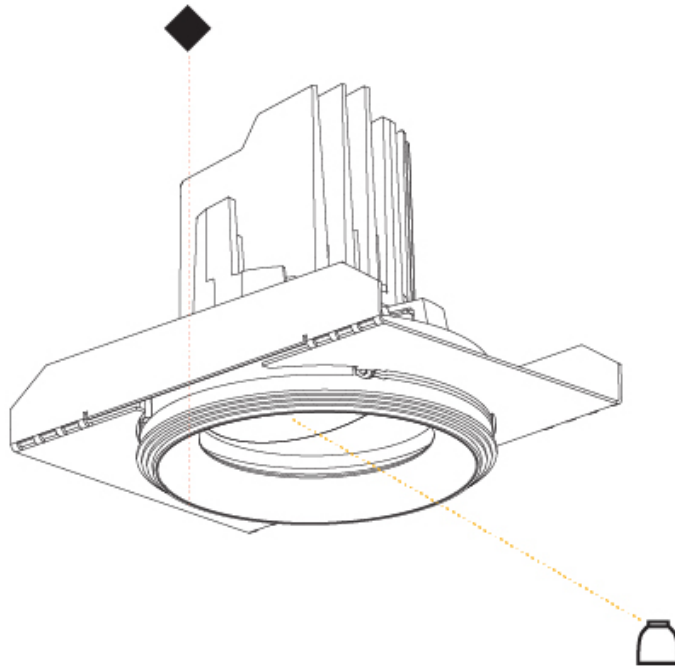

## BIONIQ ROUND SEMI ADJUSTABLE TRIMLESS

A35529-

PROJECT \_\_\_\_\_

TYPE \_\_\_\_\_

SPECIFIER \_\_\_\_\_

QUANTITY \_\_\_\_\_

DATE \_\_\_\_\_

A