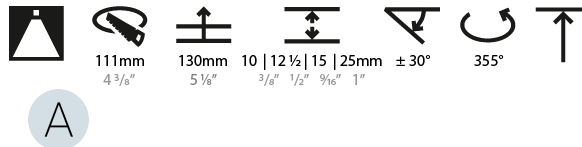

PHYSICAL

Shape: Round
Diameter (mm): 107
Diameter (in): 4 3/16
Height (mm): 112
Height (in): 4 7/16
Ceiling Thickness (mm): 10 / 12.5 / 15 / 25
Ceiling Thickness (in): 3/8 or 1/2 or 9/16 or 1
Min. Recessing Depth (mm): 130
Min. Recessing Depth (in): 5 1/8
Light Distribution: Adjustable / Downlight
Weight (kg): 0.596
Weight (lbs): 1.31
Fixture Finish: SSR / BKV / CWI / CRY / HAB / UFT / ITA / RUA / FTG / MYG / LOD / PUS / FRO / FUP / KIA / POP / BLS / SPG / MEY / GOH / GUM / CHC / COM / ABZ / JAG / OBR / MOS / ROR
Fixture Material: Aluminum Die Cast
Cut-out Measurements: Ø 111mm / 4 3/8"
Upon Request: Unique Ceiling Thickness

ELECTRICAL

Lamp Type: LED (Zhaga Standard)
Input Wattage (W): 13.2 / 16.5
Total Output Wattage (W): 12.1 / 14.7
Dimming: Tri-Mode (Non-Dimming and Phase Dimming (120Vac only) and 0-10V Dimming)
Driver Included: No
Driver Location: Recessed Housing
Driver Type: Constant Current - Universal
Driver Class: Class 2
Housing: See components
Input Voltage (V): 120 - 277
Constant Current (MA): 350

LED

Number of LEDs: 1
Color Temperature (°K): 2700 / 3000 / 3500 / 4000
Max. Delivered Lumen (lm): 850 / 950 / 1019 / 1040
Nominal Lumen (lm): 960 / 1070 / 1156 / 1180
CRI: >90 CRI
Lamp Life (hrs): 50000
Upon Request: RGB-W Tunable White Special Color Temperature Special LED

OPTICAL

Reflector: 10
Adjustability: Rotational 355°; Tilt 30°
Upon Request: Special Beam Angles

RATINGS AND CERTIFICATIONS